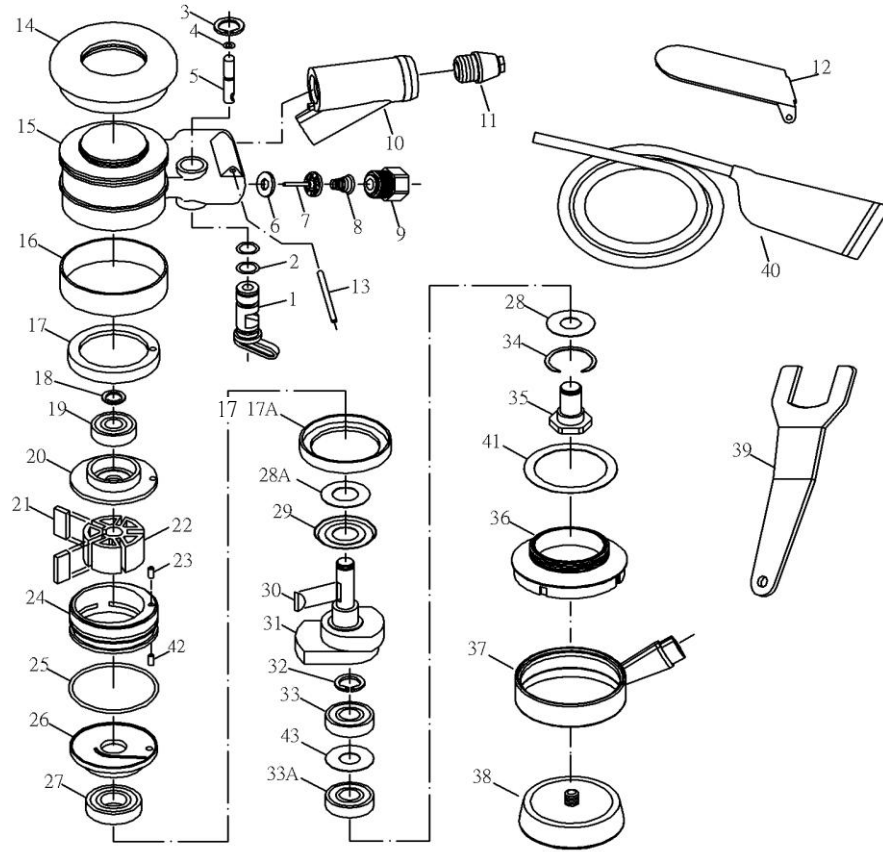

# OS-300S **GAV** HAVALI ORBITAL ZIMPARA

Item No.	DESCRIPTION	Q'TY	Item No.	DESCRIPTION	Q'TY
1	REGULATOR	1	24	CYLINDER	1
2	O-RING	2	25	O-RING	1
3	SNAP RING	1	26	FRONT PLATE	1
4	O-RING	1	27	BEARING (6002ZZ)	1
5	VALVE STEM	1	28	WASHER	1
6	WASHER	1	28A	WASHER	1
7	VALVE	1	29	WASHER	1
8	SPRING	1	30	ROTOR KEY	1
9	AIR INLET	1	31	MOTOR SHAFT BALANCER	1
10	VACUUM ADAPTER	1	32	SNAP RING	1
11	CONE MUFFLER NUT	1	33	BEARING (6001LU)	1
12	LEVER	1	33A	BEARING (6001)	1
13	PIN	1	34	SNAP RING	1
14	PROTECTING RUBBER	1	35	SHAFT	1
15	HOUSING	1	36	HOUSING COVER	1
16	SKIRT	1	37	SHROUD	1
17	RUBBER BUSHING	2	38	PAD HOOK-UP	1
18	SNAP RING	1	39	STOP SPANNER	1
19	BEARING (6000ZZ)	1	40	RUBBER HOSE & BAG SET	1
20	REAR PLATE	1	41	WASHER	1
21	ROTOR BLADE	5	42	PIN	1
22	ROTOR	1	43	SHIM	1
23	PIN	1		BAG	1